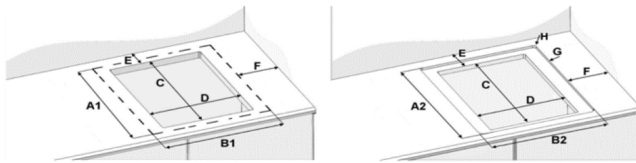

Cooking zones
 - 4 x 200 x 210mm, 2.1 kW (Boost 3.0 kW)
 - 1 x Ø 215mm, 2.3 kW (Boost 3.0 kW)

Technical data and dimensions
 • Appliance dimensions: (B/T) 580 x 520 mm
 • Installation dimensions: (H/W/D) 52 x 800 x 490 mm
 • Appliance dimensions (packed) (H/W/D): 100 x 1030 x 625 mm
 • Net weight (kg): 14,30
 • Gross weight (kg): 17,03
 • Min. worktop thickness: 16 mm

Special accessories

Features
 • Device type: induction hob
 • Energy source: electric
 • Sealing gasket
 • Number of cooking zones that can be used simultaneously: 4
 • Easy mounting system (Smart Construction)
 • Flush-mounted installation possible
 • Approval certificates: CE
 • Length of connection cable (cm): 110
 • Plug type: without plug

Available Color options

Consumption and connection values:
 • Electrical connection value (W): 7400
 • Voltage (V): 220-240
 • Frequency (Hz): 50 - 60

Accessories

EAN-Nr.: 4251003104769

	Glas size		Cut-out size		Rear	Side	Radius	Cut size		Deep
	A1	B1	C	D	E	F	H	A2	B2	G
5IE64252	520	590	490	560	50	40	8	526	596	5
5IE84252	520	780	490	750	50	40	8	526	786	5
5I184251	520	780	490	750	50	40	8	526	786	5
5I194291	520	880	490	850	50	40	8	526	886	5
5IB64211	520	590	490	560	50	40	8	526	596	5
5IZ34291	520	300	490	270	50	40	8	526	306	5
5RE64361	520	590	490	560	50	40	8	526	596	5
5RG64361	520	590	490	560	50	40	8	526	596	5
5RG74351	520	780	490	750	50	40	8	526	786	5
5RZ34411	520	300	490	270	50	40	8	526	306	5