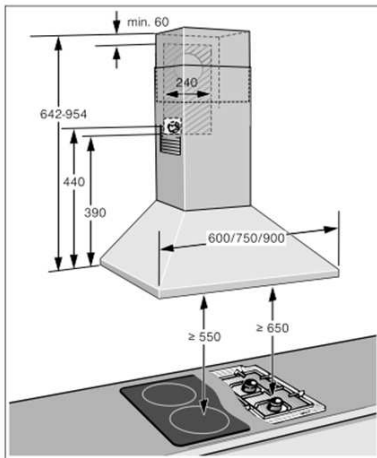

Optional accessories: • 5Z5138X5: Starter set for circulation mode

Features: • Color of the fireplace: stainless steel   • Type: fireplace   • Length of connection cable (cm): 130   • Niche dimensions (mm): Height of the chimney: 553-730 / 573-730   • Height of the unit without chimney (mm): 246   • Control: mechanical   • Regulation of power levels: 3   • Max. Fan power exhaust air operation (m³ / h): 360   • Max. Fan-circulating air operation (m³ / h): 200   • Number of lamps (pcs): 2   • Sound power (dB (A) re 1 pW): 65   • Diameter of exhaust air outlet (mm): 150/120   • Material of grease filter: aluminum   • Odor filter: no   • Type of air duct: convertible   • Optional accessories: 5Z5138X5   • Type of lamps: LED   • Type of grease filter: cassette

Available color options:

Verbrauchs- und Anschlusswerte: • Connected load (W): 100   • Hedging (A): 10   • Voltage (V): 220-240   • Frequency (Hz): 60; 50   • Plug type: Schuko / Gardy.m. grounding   • Type of installation: Wall mounting   • Housing material: stainless steel   • Plug type: Schuko / Gardy.m. grounding   • Position of the fan: motor in the housing   • Backflow flap: no   • Length of connection cable (cm): 130   • Dimensions of the device (mm): 799-975 x 900 x 500

Accessories:

EAN-Nr.:4251003102116

Dimensions in mm