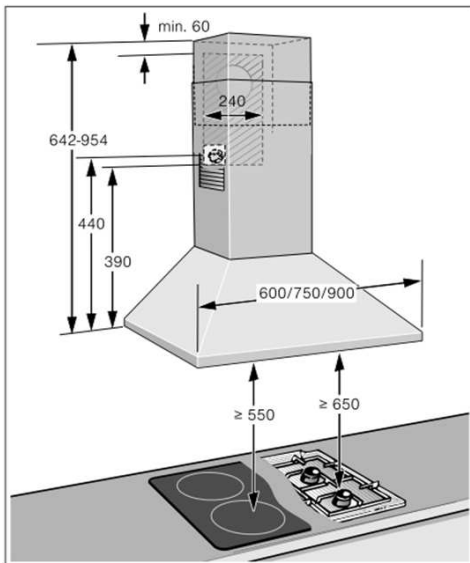

**Optional accessories**

- 5Z5138X5: Starter set for circulation mode

**Technical data and dimensions**

- Appliance dimensions, extraction: 799-975, x 600 x 500 mm
- Appliance dimensions, circulation: 799-975 x 600 x 500 mm
- Length of connection cable (cm): 130
- „\_dimensions and installation instructions for this device in accordance with the technical drawing“

**Optional accessories:**

- 5Z5138X5: Starter set for circulation mode

**Features:**

- Color of the fireplace: stainless steel
- Type: fireplace
- Length of connection cable (cm): 130
- Height of the fireplace: 553-730 / 573-730
- Height of the unit without chimney (mm): 246
- Control: mechanical
- Regulation of power levels: 3
- Max. Fan power exhaust air operation (m³ / h): 360
- Max. Fan-circulating air operation (m³ / h): 200
- Number of lamps (pcs): 2
- Sound power (dB (A) re 1 pW): 66
- Diameter of exhaust air outlet (mm): 120/150
- Material of grease filter: aluminum
- Odor filter: no
- Type of air duct: convertible
- Optional accessories: 5Z5138X5
- Type of lamps: LED
- Type of grease filter: cassette

**Available color options:**

**Verbrauchs- und Anschlusswerte:**

- Connected load (W): 100
- Hedging (A): 10
- Voltage (V): 220-240
- Frequency (Hz): 60; 50
- Plug type: Schuko / Gardy.m. grounding
- Type of installation: Wall mounting
- Housing material: stainless steel
- Plug type: Schuko / Gardy.m. grounding
- Position of the fan: motor in the housing
- Backflow flap: no
- Length of connection cable (cm): 130
- Dimensions of the device (mm): 799-975 x 600 x 500

**Accessories:**

EAN-Nr.:4251003102109

Dimensions in mm