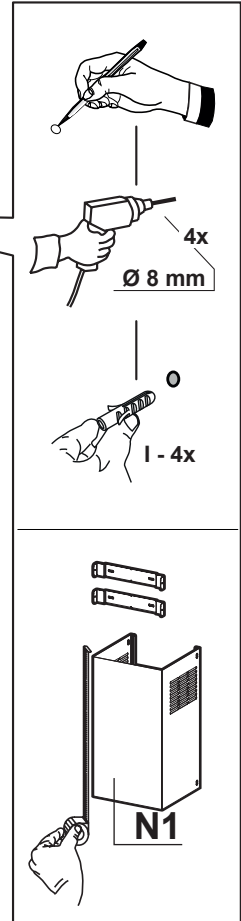

Montageanleitung
Installation manual
Manuel d'installation
Installatiehandleiding
Manuale di installazione
Installationsanvisningar
Manual de instalación

A graphic for registering a new device. It features a large blue circle containing text and a QR code. To the right of the circle is a dark grey rounded square with a white icon of a document and a person, and the text 'YourBlaupunkt' below it.

R = 8x
(2,9x6,5)

P = 4x
(2,9x9,5)

Q = 2x

I = 5x

M = 2x

L = 5x

X = 2x
(2,9x6,5)

H1
2x

C
3x

BLZ 501

BLZ 502

2

9

10

H1

BLZ 502