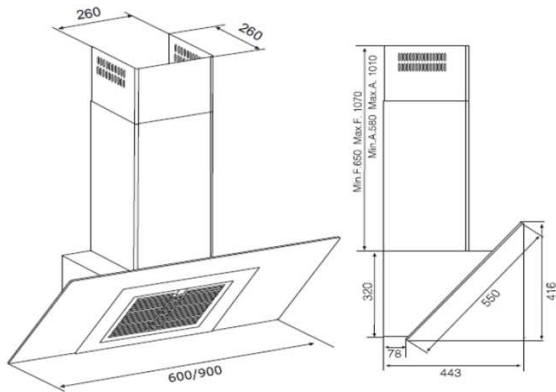

Optional accessories: • 5Z 9110X1: Carbon filter

Available color options:

Accessories:

Features: • Device type: Wall hood   • Approval certificates: CE   • Length of connection cable (cm): 150   • Net weight (kg): 14   • Number of lamps (pcs): 2   • Diameter of exhaust air outlet (mm): 150   • Material of grease filter: aluminum

Consumption and connection values: • Total connected load: 179 W   • Voltage (V): 220/240   • Frequency (Hz): 50/60   • Plug type: Schuko   • Hood body: stainless steel and glass   • Distance from the hob: 60cm

EAN-Nr.:4251003102468

Dimensions in mm